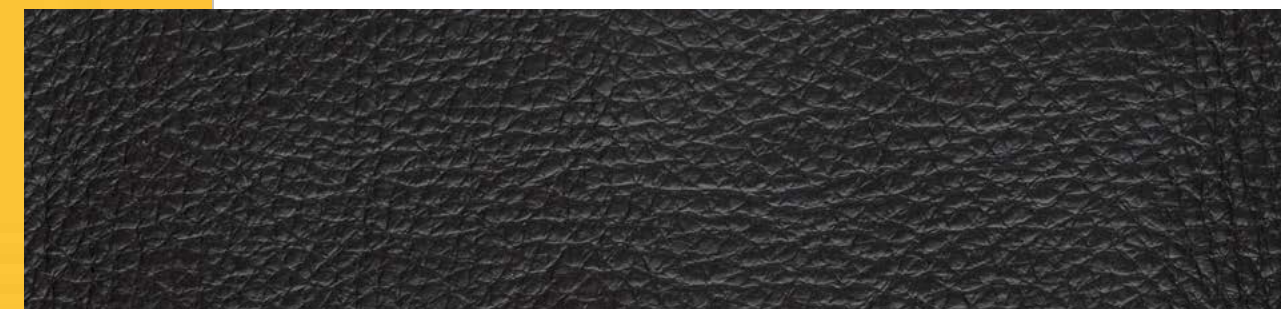

JAUNE  
A\_02851  
ACRYLIC

HARMONY  
NOIR

CANVAS  
RETURN

THREAD

ZIP

STRAP

VELCRO

LEATHER