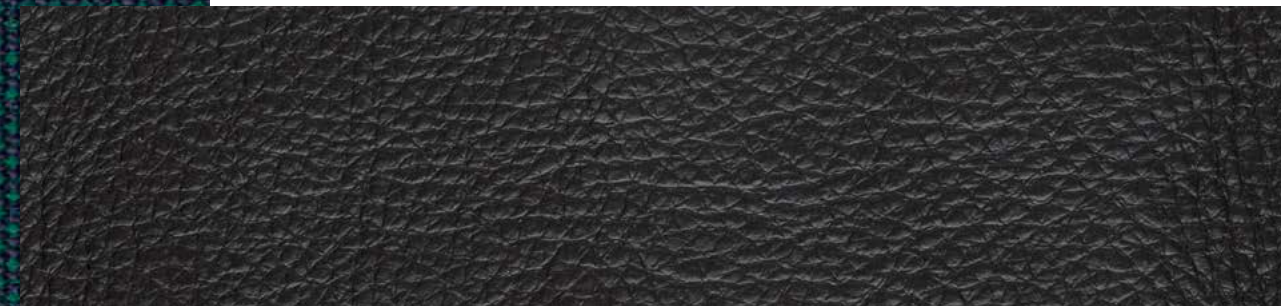

# HARMONY NOIR

THREAD

ZIP

STRAP

VELCRO

LEATHER

STYLE

REINFORCEMENTS