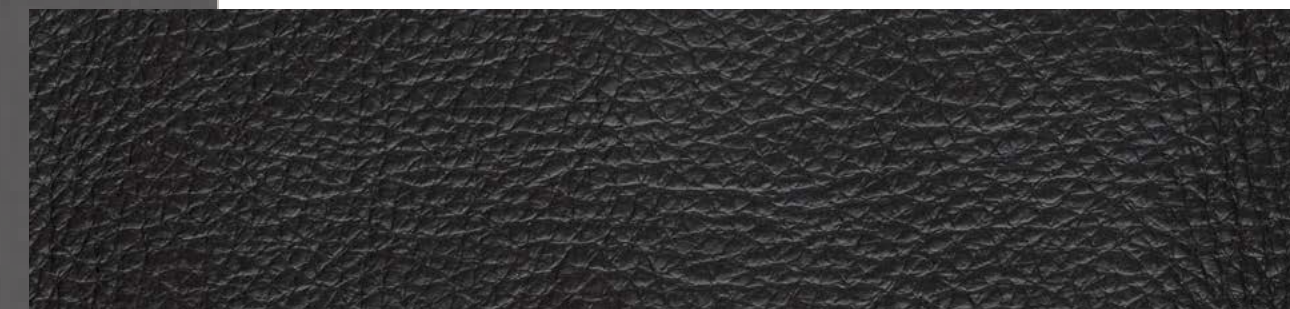

CHARCOAL GREY

A_02748

ACRYLIC

HARMONY

NOIR

CANVAS
RETURN

THREAD

ZIP

STRAP

VELCRO

LEATHER

STYLE

REINFORCEMENTS

Photos and colours non-contractual. NVEquipment reserves the right to change materials or colours during the season if necessary. Any changes will be notified to the sales network.