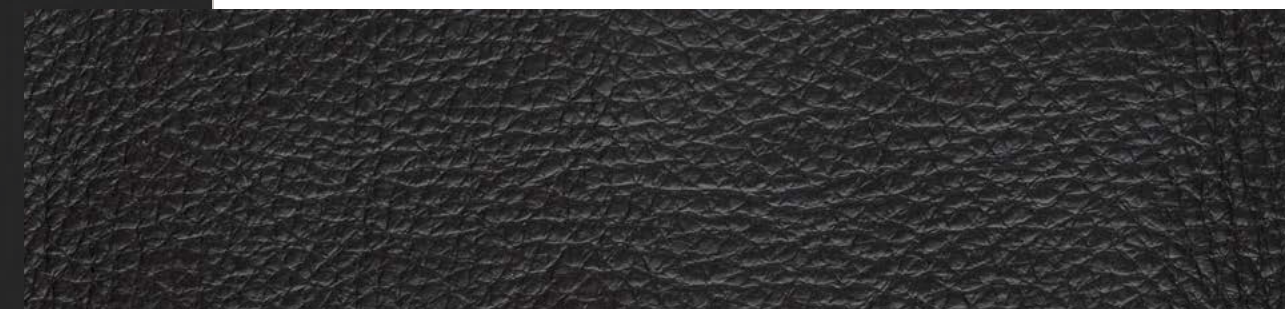

JET BLACK  
A\_03059  
ACRYLIC

HARMONY  
NOIR

CANVAS  
RETURN

THREAD

ZIP

STRAP

VELCRO

LEATHER