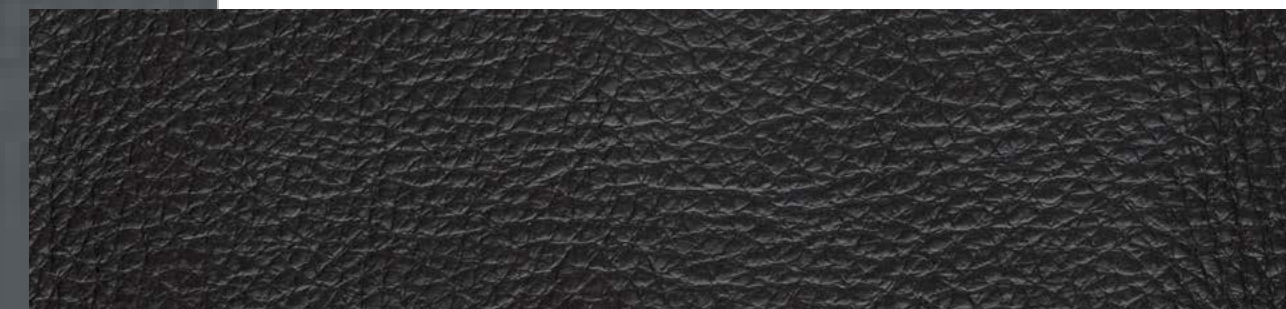

FLANELLE

A_03636

ACRYLIC

HARMONY

NOIR

CANVAS
RETURN

THREAD

ZIP

STRAP

VELCRO

LEATHER

STYLE

REINFORCEMENTS

Photos and colours non-contractual. NVEquipment reserves the right to change materials or colours during the season if necessary. Any changes will be notified to the sales network.