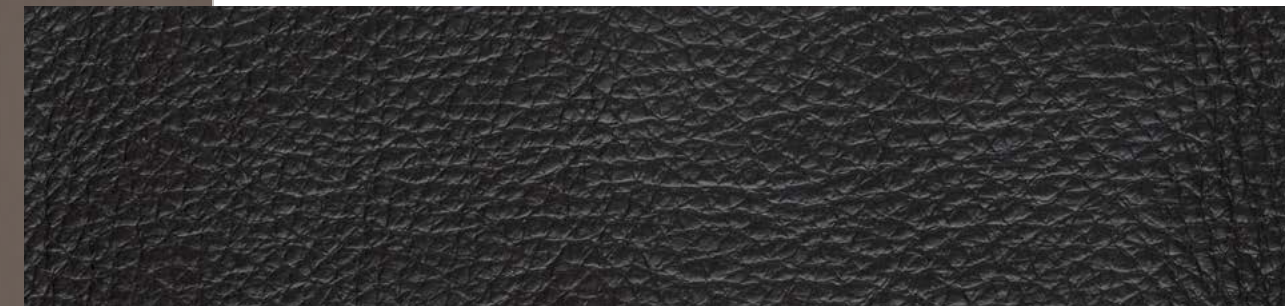

TAUPE  
A\_02793  
ACRYLIC

HARMONY  
NOIR

CANVAS  
RETURN

THREAD

ZIP

STRAP

VELCRO

LEATHER