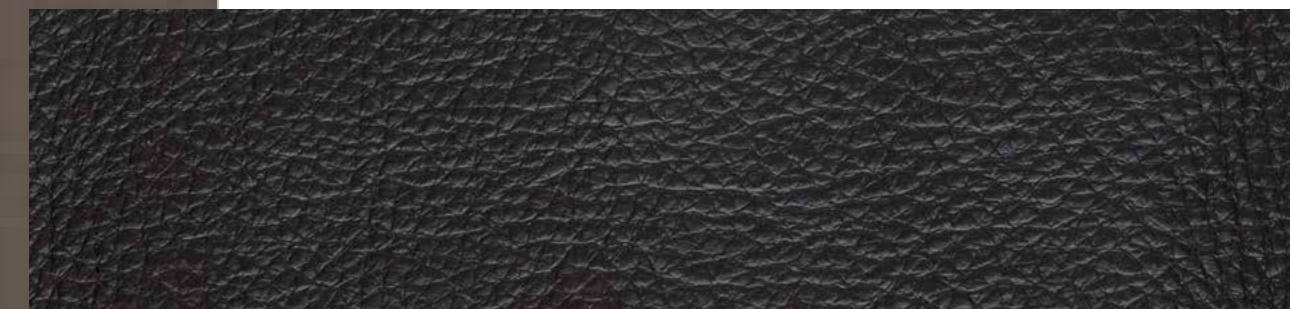

DARK SMOKE

A_03202

ACRYLIC

CANVAS
RETURN

HARMONY

NOIR

THREAD

ZIP

STRAP

VELCRO

LEATHER

STYLE

REINFORCEMENTS

Photos and colours non-contractual. NVEquipment reserves the right to change materials or colours during the season if necessary. Any changes will be notified to the sales network.