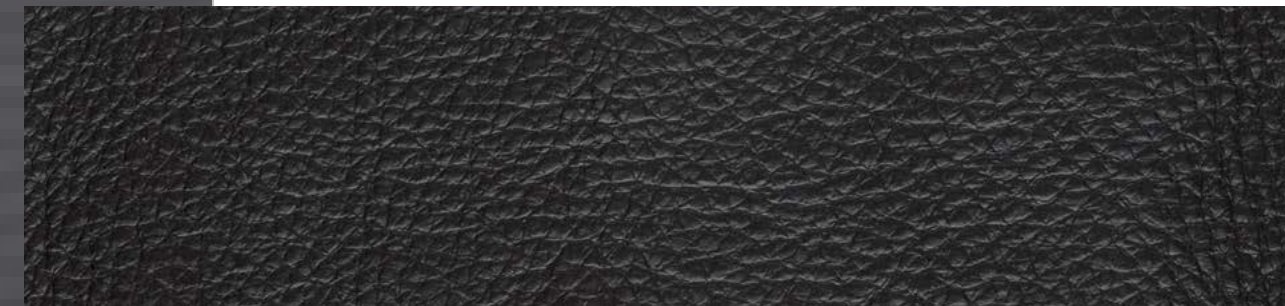

# HARMONY NOIR

THREAD

ZIP

STRAP

VELCRO

LEATHER

STYLE  
REINFORCEMENTS

Photos and colours non-contractual. NVEquipment reserves the right to change materials or colours during the season if necessary. Any changes will be notified to the sales network.